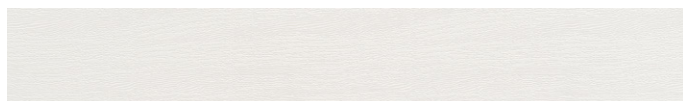

ULTRALINE – Woodgrain texture