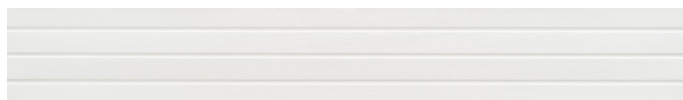

FIRE RESISTANCE

Meets the requirements of AS/NZS 1530.3 methods for fire tests on building materials.

HUMIDITY RESISTANCE

Humidity resistance - Meets the requirements of AS/NZS2728:2013 Sections 2.8 and 2.9.

SCRATCH RESISTANT

Tested in accordance with AS2331.4.7, with no less than 1.5kg weight applied to the test piece.

SALT SPRAY RESISTANT

Meets the requirements of AS/NZS2728:2013.

ADVANCED PVC COATING

The Portabella Premium Timber finish is made with a 180µm PVC precoated coil steel sheet delivering excellent durability. Meets the requirements of AS/NZS2728:2013.

Note: tested on a flat panel.

MAINTENANCE FREE#

Unlike real timber that needs to be conditioned and treated to withstand various weather conditions, the Portabella Premium Timber finish does not require regular maintenance besides standard cleaning.

refer to warranty maintenance

BEND TEST

No loss of adhesion or PVC cracking when bent around a diameter equal to five times the thickness of the sheet AS/NZS2728:2013 section 2.6.1 and Appendix F.

FINGER PROTECTION

Finger protection technology will safeguard your family against unforeseen circumstances. Each panel has curved edges to prevent anything, especially fingers, getting caught or trapped in each section as the door opens and closes.

PROFILE OPTIONS

The Portabella Premium Timber finish is available in the following profiles:

Panel Lift-Safe **GARAGEDOORS**

SLIMLINE – Woodgrain texture